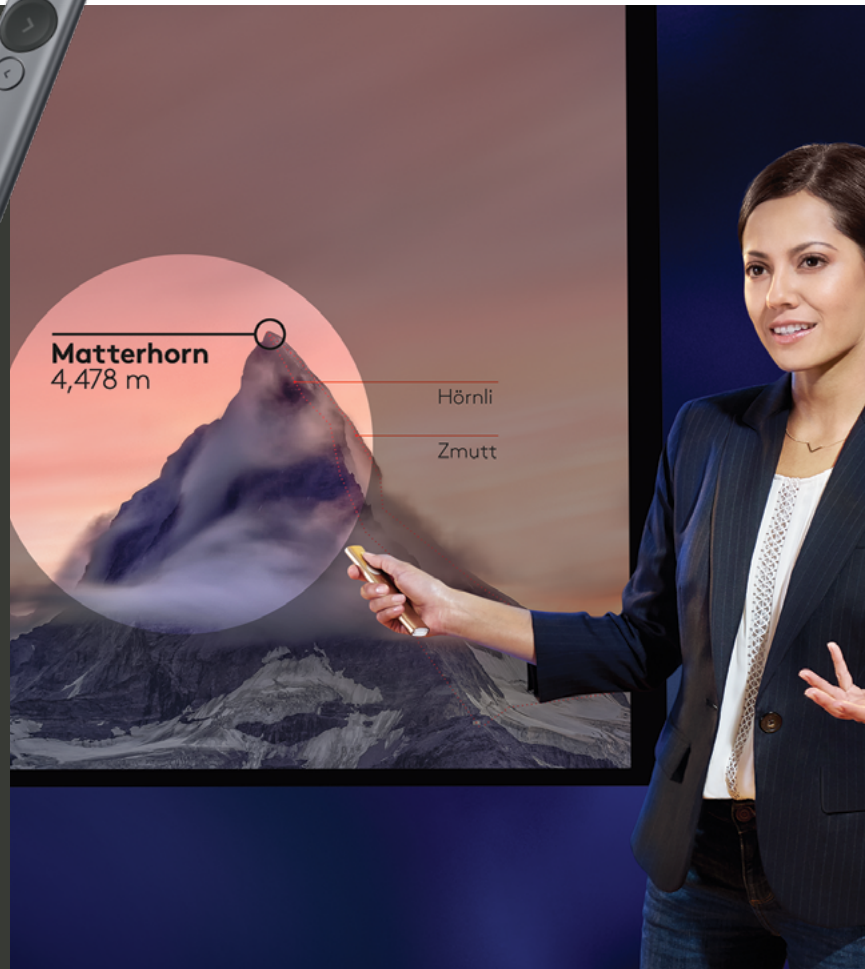

R400 WIRELESS PRESENTER

Make it easy for your audience; show them exactly what you are pointing to.

- Intuitive controls and red laser pointer make presentations a snap, even in the darkest auditoriums
- Up to 50ft/15m wireless range
- No software needed, just plug the receiver into a USB port and you're ready to go
- Max Output: Less than 1mW

PART # 910-001354

R800 PROFESSIONAL PRESENTER

The control necessary to make impressive presentations.

- Brilliant green laser pointer helps you get their attention—and keep it
- Navigate through your presentation with confidence with the intuitive slideshow controls
- No software needed, just plug the receiver into a USB port and you're ready to go
- Up to 100ft/30m wireless range
- Max Output: Less than 1mW

PART # 910-001350

SPOTLIGHT

Present like never before with Spotlight Presentation Remote.

Mac | Windows 8 or later | Chrome OS | Android

- Combine minimalist design with advanced functionality
- Precisely highlight areas of focus or magnify them in pixel-perfect detail
- Use the on-screen cursor to play and pause videos, open links, and enjoy a range of rich content interaction
- Up to 100ft/30m wireless range
- Download the app for more features

PART # 910-004654 (Slate)

More info:

bit.ly/Logi-Spotlight